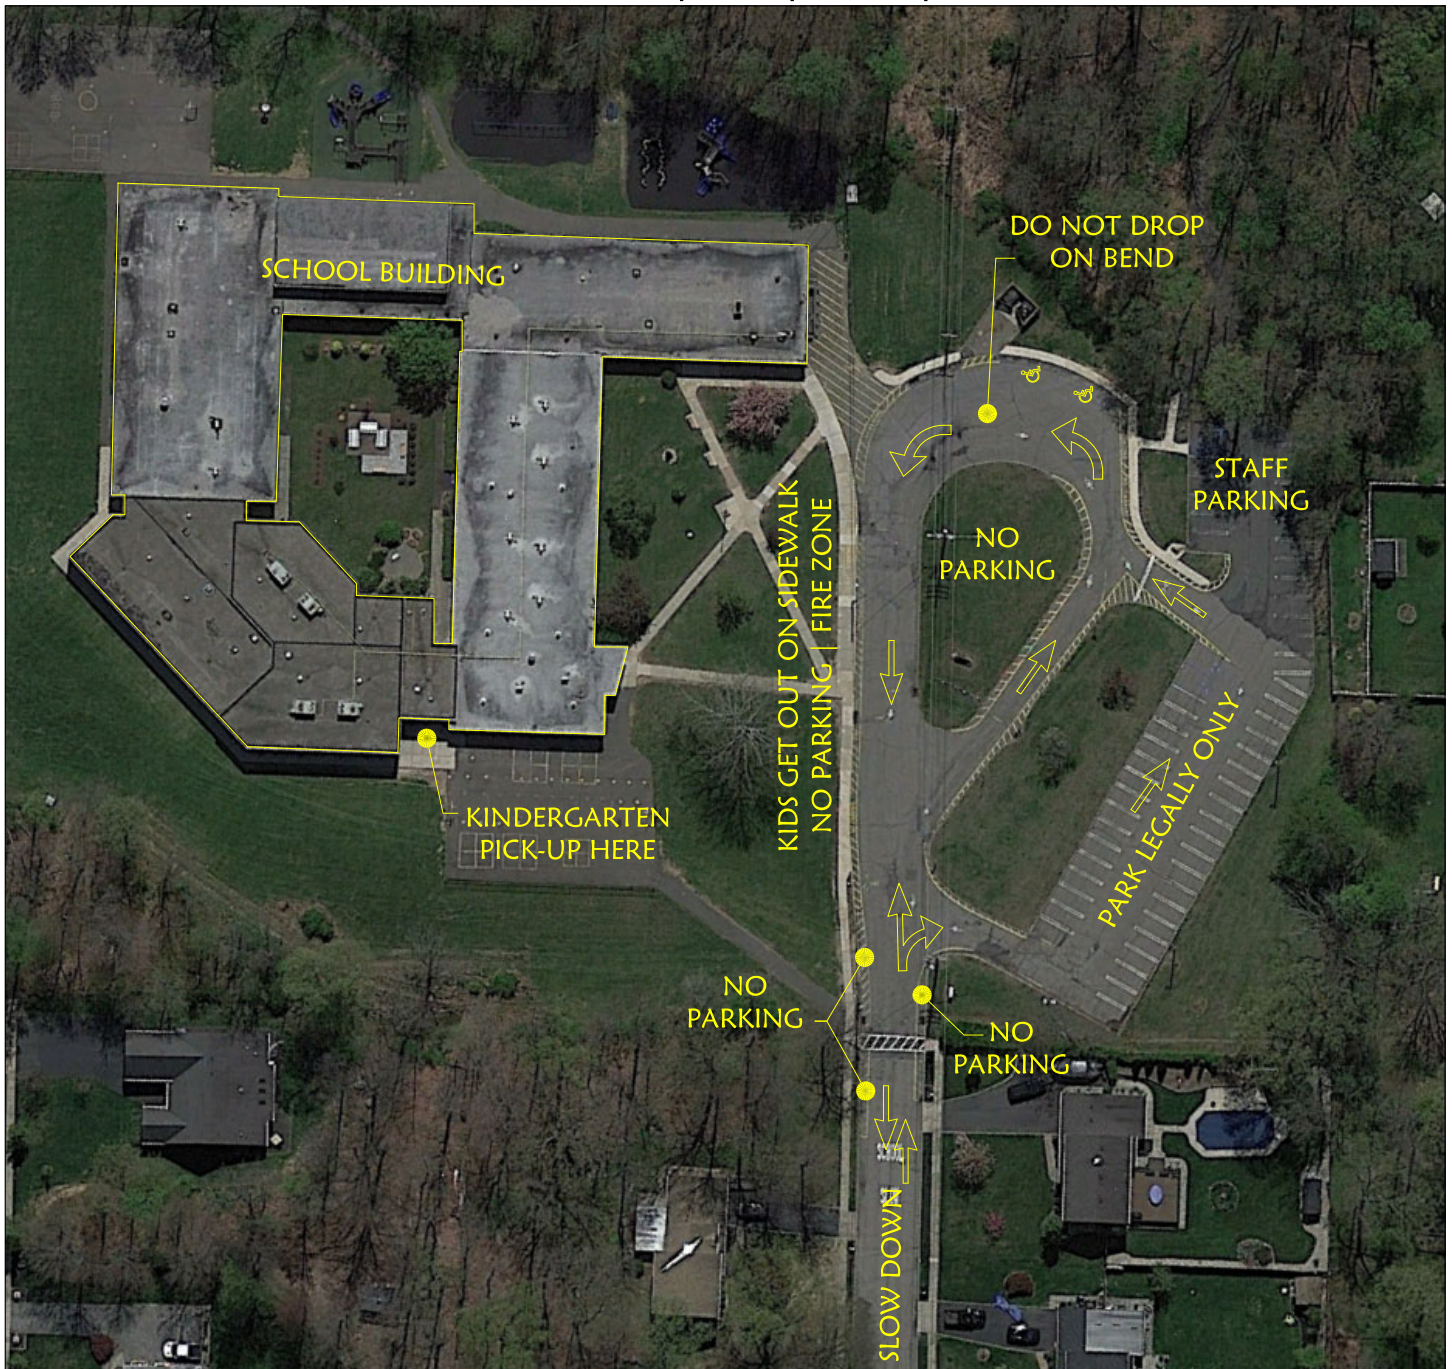

MTV LOOP : pick-up & drop-off

- Enter the school zone slowly, paying close attention to the crosswalk area.
 - Stay off your cell phones while driving.
- Continue around the loop until you get to the straight-away (fire zone).
- Students should **ONLY** get out on the straight-away (not at bend) on the SIDEWALK side.
 - Please pull ALL the way up to the fire hydrant.
 - NO parking anywhere around the inner loop or the fire zone.
 - NO parking on either side of the crosswalk.
 - If parking in the lot, find a LEGAL spot.
- Please do NOT get out of the car to help your child. Staff on duty can assist with that.
- Please share and communicate with a drop-off/pick-up designees (i.e. grandparents).
 - Police will be enforcing parking rules more vigilantly.
 - At pick-up, remind your children to look for you and wait on the sidewalk.
- Please be respectful of our neighbors on Mountview Road, Do not block their driveways or access.
- Mountain Avenue and Hendricks Paths are alternate loop options. There is coverage before and after-school.
 - Thank you for your cooperation in keeping our students and families safe.