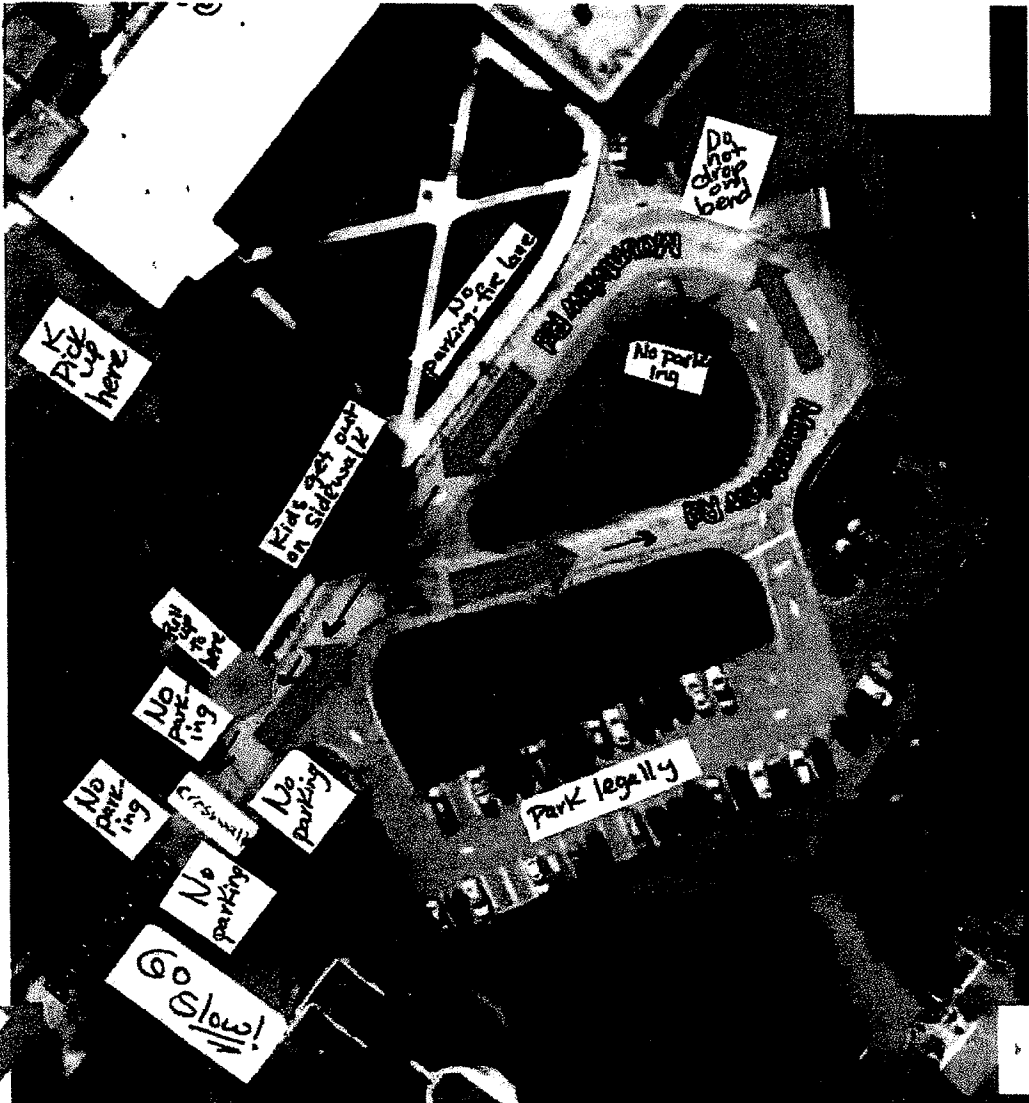

## MTV LOOP: Pick-up and drop-off

*Enter here*

- Enter the school zone slowly, paying close attention to the crosswalk area.
  - Stay off your cell phones while driving.
- Continue around the loop until you get to the straight-away (fire-zone).
- Students should **ONLY** get out on the straight-away (not at bend) on the **SIDEWALK** side.
  - Please pull **ALL** the way up to the fire-hydrant.
  - **NO** Parking anywhere around the inner loop or the fire zone.
    - No parking on either side of the crosswalk.
    - If parking in the lot, find a **LEGAL** spot.
- Please do **NOT** get out of the car to help your child. Staff on duty can assist with that.
- Please share and communicate with drop-off/pick-up designees (i.e. grandparents).
  - Police will be enforcing parking rules more vigilantly.
  - At pick-up, remind your children to look for you and wait on the sidewalk.
- Please be respectful of our neighbors on Mountview Road. Do not block their driveways or access.
- Mountain Ave and Hendricks Paths are alternate loop options. There is coverage before and after-school.
  - ☺ Thank you for your cooperation in keeping our students and families safe. ☺